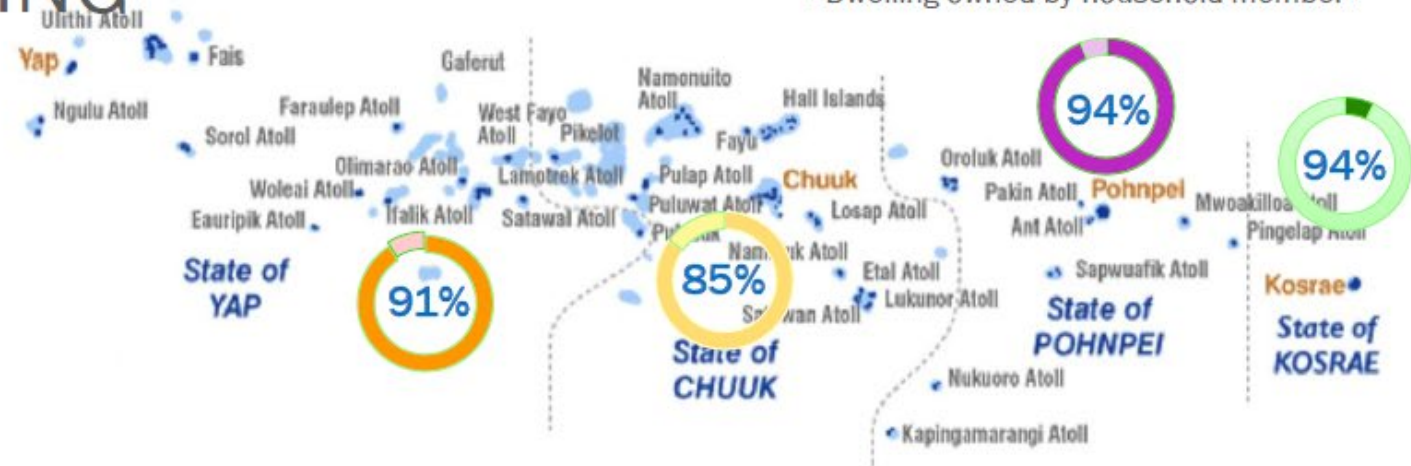

2023 FSM Census Factsheet

HOUSEHOLD & HOUSING *Federated States of Micronesia*

< Dwelling owned by household member >

15,019
HOUSEHOLDS
ENUMERATED

5

Average household size

82%

Improved toilet facility

94%

Improved drinking water source