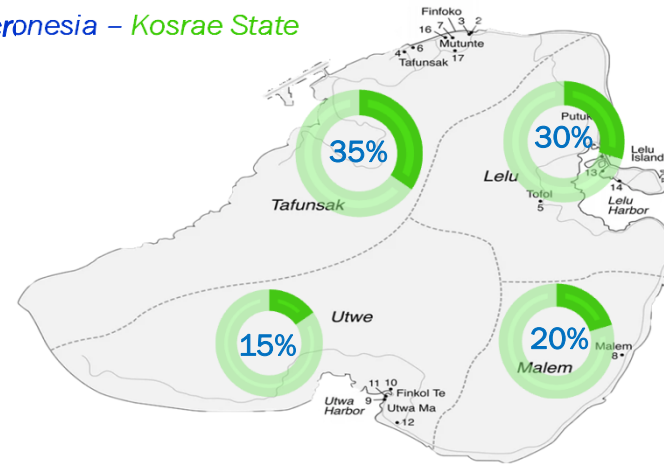

2023 FSM Census Factsheet

Federated States of Micronesia – Kosrae State

POPULATION

5,092
TOTAL

-2.0%

Average annual rate of population decline over the 13-year intercensal period

102

Males per 100 females