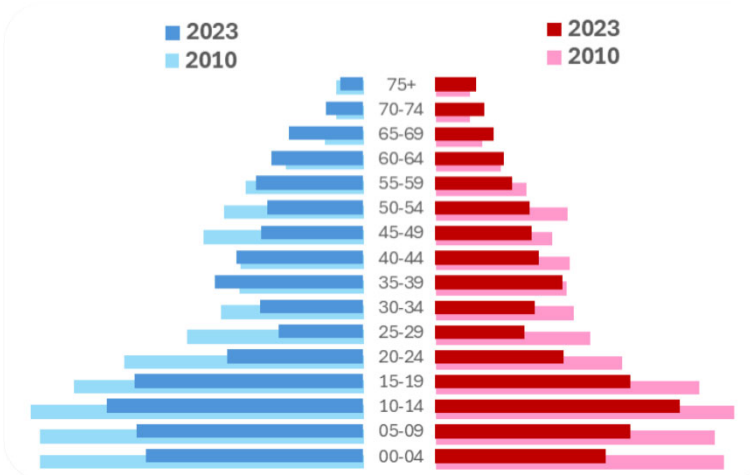

2023 FSM Census Factsheet

Federated States of Micronesia – Kosrae State

POPULATION

5,092
TOTAL

-2.0%

Average annual rate of population decline over the 13-year intercensal period

102

Males per 100 females