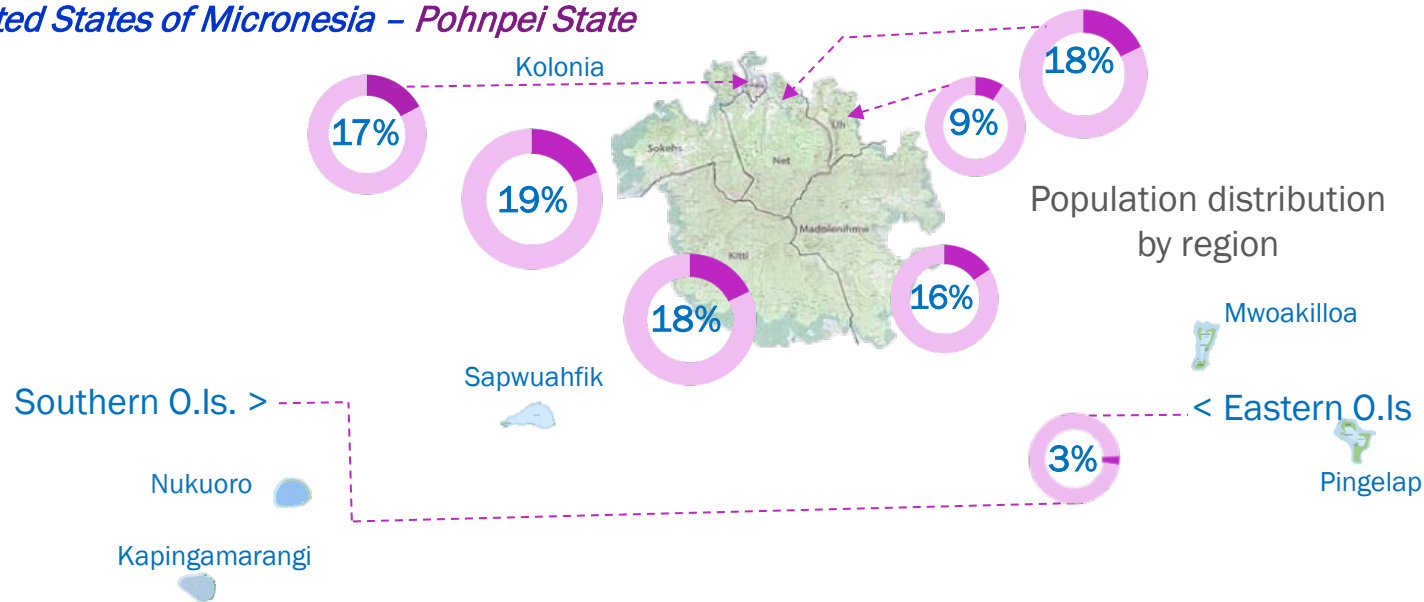

2023 FSM Census Factsheet

POPULATION

26,102

TOTAL

Federated States of Micronesia – Pohnpei State

-2.5%

Average annual rate of population decline over the 13-year intercensal period

96

Males per 100 females

52 17

Young dependents per 100 working age population Old dependents per 100 working age population

25.7 25.4

Single mean age at first marriage for Males Single mean age at first marriage for Females