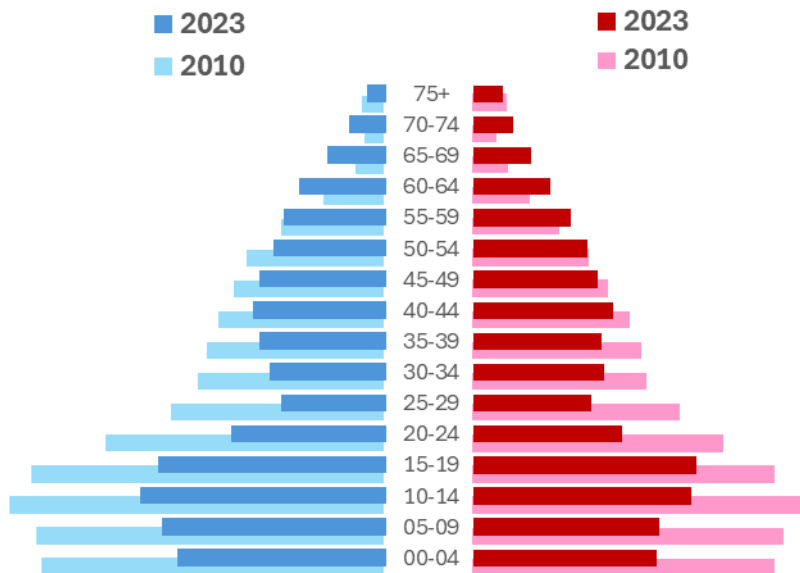

2023 FSM Census Factsheet

POPULATION

26,102

TOTAL

Federated States of Micronesia – Pohnpei State

-2.5%

Average annual rate of population decline over the 13-year intercensal period

96

Males per 100 females

52 17

Young dependents per 100 working age population Old dependents per 100 working age population

25.7 25.4

Single mean age at first marriage for Males Single mean age at first marriage for Females